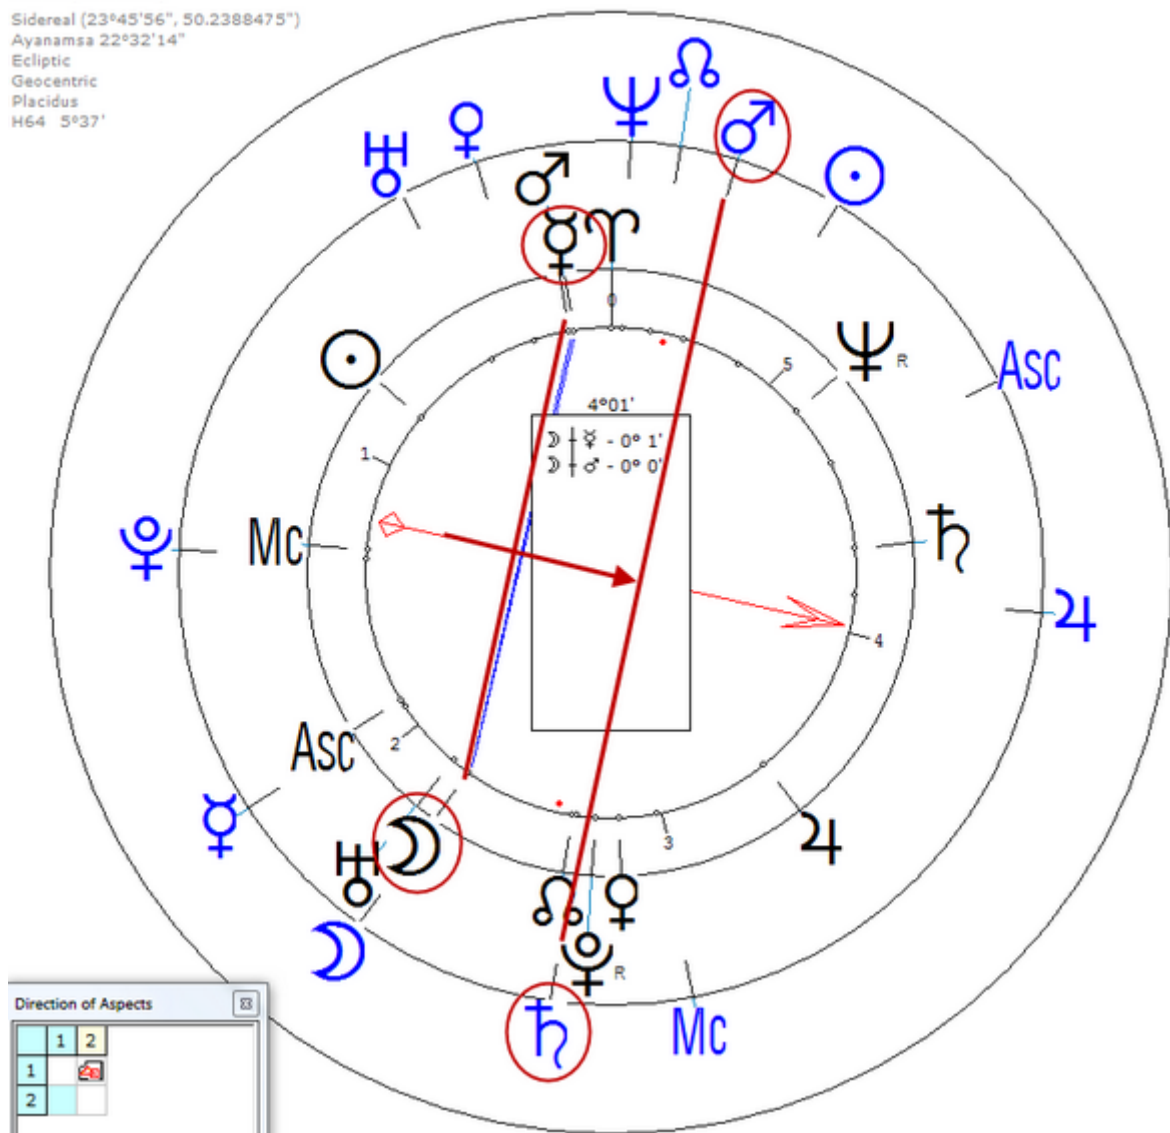

Braun, Eva

6 February 1912 at 00:30 (= 12:30 AM)Munich, Germany, 48n08, 11e34

Wife of Adolf Hitler.

<https://www.astro.com/astro-databank/Braun,_Eva>

Death by Suicide 30 April 1945 (With Hitler, age 33)

Progressed Lunar Return (Harmonic 64)

Lunar $\♂/\♁ = \mathcal{D}_n / \mathcal{F}_n$; Lunar $\mathcal{F}/\♁ = \mathcal{D}_n$

Lunar $\mathcal{D}/\♁ = \mathcal{D}_n/\♁_n$; Lunar $\♁ = \♁_n$

Lunar $\mathcal{Z} = \text{Lunar } \Psi = \text{Lunar } \mathcal{F} = \mathcal{F}_n = \mathcal{Z}_n/\Psi_n$

It was not a suicide , it was either murder or they fled.

Braun, Eva
6 February 1912 Tue 0:30 (GMT+1) 48n08 11e34
Munich, Germany
Sidereal (23°45'56", 50.2388475")
Ayanamsa 22°32'14"
Ecliptic
Geocentric
Placidus
H64 5°37'